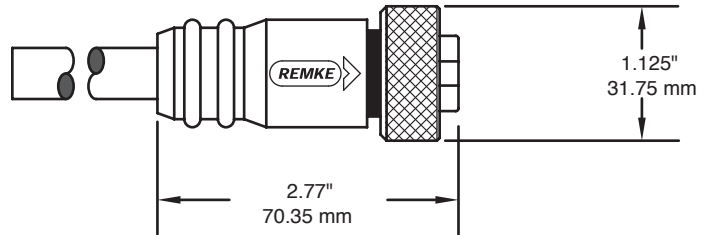

#16 AWG TPE Cable
Stainless Steel Couplers
Plastic Couplers

STRAIGHT PLUG

90° PLUG

MALE

PLUG ASSEMBLY PART NUMBERS							
Number of Poles	Male Face View	Wiring Color Code		AMP RTG. @ 600V	Cable Length	Straight	90°
9		1-Orange	6-Red	7A	3 FT	109B0030AP	109D0030AP
		2-Blue	7-Green				
		3-Red-Blk. Tr.	8-White-Blk. Tr.				
		4-Green-Blk. Tr.	9-Black				
5-White							
10		1-Orange	6-Org.-Blk. Tr.	7A	3 FT	110B0030AP	110D0030AP
		2-Blue	7-Red				
		3-White-Blk. Tr.	8-Green				
		4-Red-Blk. Tr.	9-Black				
5-Green-Blk. Tr.	10-White						
12		1-Orange	7-Blue.-Blk. Tr.	5A	3 FT	112B0030AP	112D0030AP
		2-Blue	8-Blk.-Wht. Tr.				
		3-Wht.Blk. Tr.	9-Green				
		4-Red-Blk. Tr.	10-Red				
5-Green-Blk. Tr.	11-White						
6-Org.-Blk. Tr.	12-Black						

FEMALE

PLUG ASSEMBLY PART NUMBERS							
Number of Poles	Female Face View	Wiring Color Code		AMP RTG. @ 600V	Cable Length	Straight	90°
9		1-Orange	6-Red	7A	3 FT	109A0030AP	109C0030AP
		2-Blue	7-Green				
		3-Red-Blk. Tr.	8-White-Blk. Tr.				
		4-Green-Blk. Tr.	9-Black				
5-White							
10		1-Orange	6-Org.-Blk. Tr.	7A	3 FT	110A0030AP	110C0030AP
		2-Blue	7-Red				
		3-White-Blk. Tr.	8-Green				
		4-Red-Blk. Tr.	9-Black				
5-Green-Blk. Tr.	10-White						
12		1-Orange	7-Blue.-Blk. Tr.	5A	3 FT	112A0030AP	112C0030AP
		2-Blue	8-Blk.-Wht. Tr.				
		3-Wht.blk. Tr.	9-Green				
		4-Red-Blk. Tr.	10-Red				
5-Green-Blk. Tr.	11-White						
6-Org.-Blk. Tr.	12-Black						