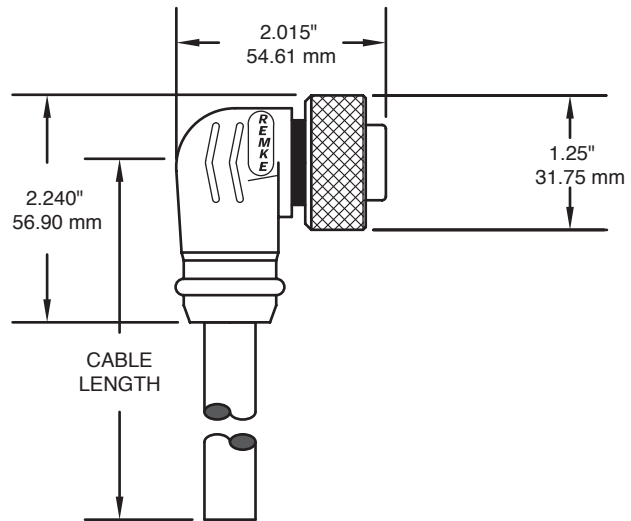

9 TO 12 POLE PVC MINI-LINK™ PLUG ASSEMBLIES

SPECIFICATIONS

MATERIALS

Body	PVC
Contact Sleeve	Stainless Steel
Contact	Brass, Gold Plated over Nickel
Coupling Nut	Machined Aluminum, Black Anodized
Cable	#16 AWG Type STOW, 65 x #34 stranding 105° C
Cable Diameters	9/C-.62", 10/C-.66", 12/C-.68"

ELECTRICAL

Voltage Rating	600 V
Contact Resistance	≤5mΩ

ENVIRONMENTAL

Protection	IP 67
Operating Temp	-20°C to 105°C

CERTIFICATIONS

 Recognized,
File No. E165657

 Certified,
File No. E165657

OPTIONS

#16 AWG TPE Cable
Stainless Steel Couplers
Plastic Couplers

STRAIGHT PLUG

90° PLUG

MALE

PLUG ASSEMBLY PART NUMBERS							
Number of Poles	Male Face View	Wiring Color Code		AMP RTG. @ 600V	Cable Length	Straight	90°
9		1-Orange	6-Red	7A	3 FT	109B0030AP	109D0030AP
		2-Blue	7-Green				
		3-Red-Blk. Tr.	8-White-Blk. Tr.				
		4-Green-Blk. Tr.	9-Black				
5-White							
10		1-Orange	6-Org.-Blk. Tr.	7A	3 FT	110B0030AP	110D0030AP
		2-Blue	7-Red				
		3-White-Blk. Tr.	8-Green				
		4-Red-Blk. Tr.	9-Black				
5-Green-Blk. Tr.	10-White						
12		1-Orange	7-Blue.-Blk. Tr.	5A	3 FT	112B0030AP	112D0030AP
		2-Blue	8-Blk.-Wht. Tr.				
		3-Wht.Blk. Tr.	9-Green				
		4-Red-Blk. Tr.	10-Red				
5-Green-Blk. Tr.	11-White						
6-Org.-Blk. Tr.	12-Black						

FEMALE

PLUG ASSEMBLY PART NUMBERS							
Number of Poles	Female Face View	Wiring Color Code		AMP RTG. @ 600V	Cable Length	Straight	90°
9		1-Orange	6-Red	7A	3 FT	109A0030AP	109C0030AP
		2-Blue	7-Green				
		3-Red-Blk. Tr.	8-White-Blk. Tr.				
		4-Green-Blk. Tr.	9-Black				
5-White							
10		1-Orange	6-Org.-Blk. Tr.	7A	3 FT	110A0030AP	110C0030AP
		2-Blue	7-Red				
		3-White-Blk. Tr.	8-Green				
		4-Red-Blk. Tr.	9-Black				
5-Green-Blk. Tr.	10-White						
12		1-Orange	7-Blue.-Blk. Tr.	5A	3 FT	112A0030AP	112C0030AP
		2-Blue	8-Blk.-Wht. Tr.				
		3-Wht.blk. Tr.	9-Green				
		4-Red-Blk. Tr.	10-Red				
5-Green-Blk. Tr.	11-White						
6-Org.-Blk. Tr.	12-Black						